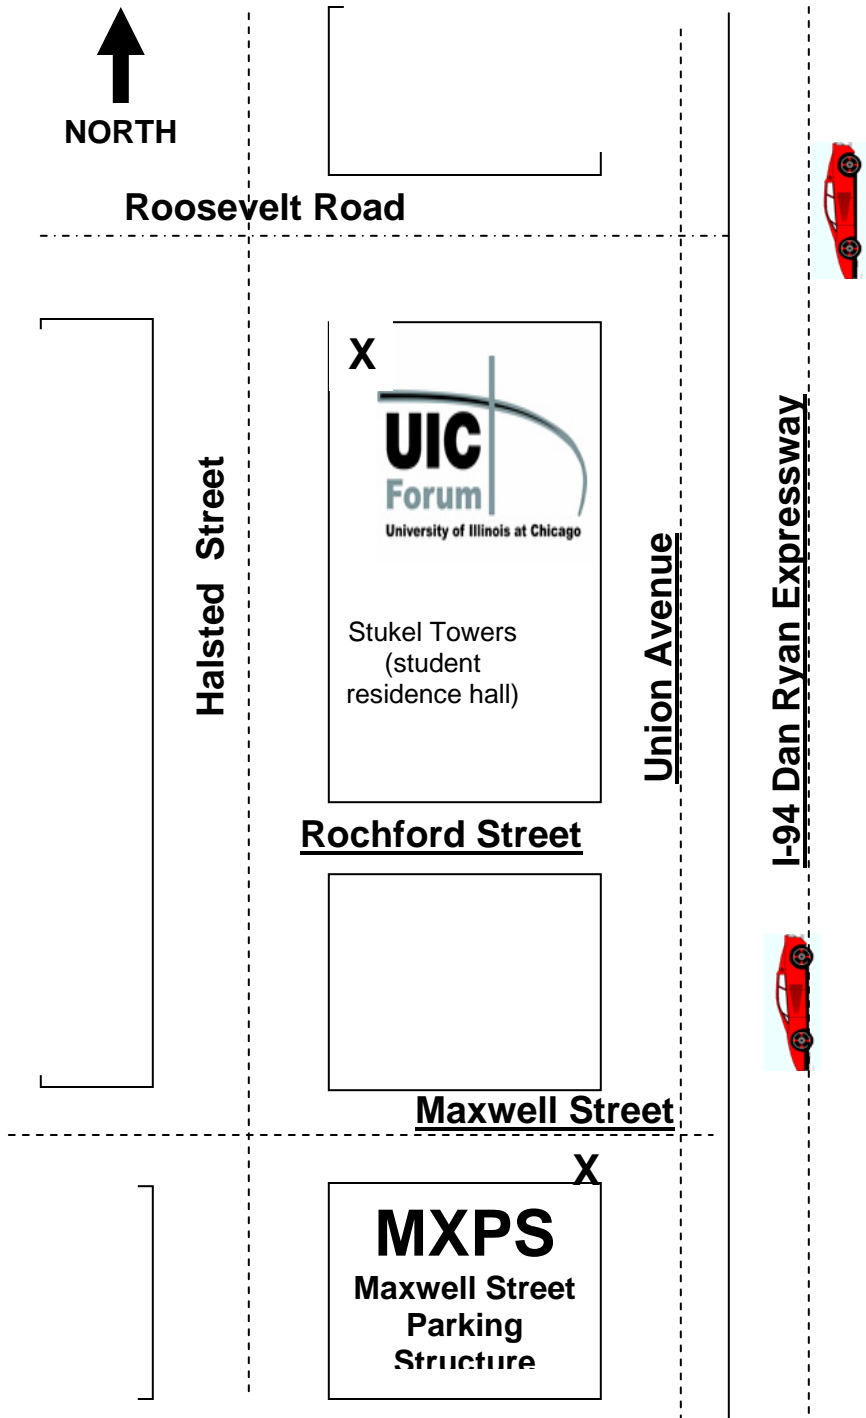

Directions to the UIC FORUM

725 W Roosevelt Rd., Chicago, IL 60607, Phone (312) 413-9875

UIC Office of Career Services

(312) 996-2300

From the South

I-94 W/Dan Ryan Expy.
Take Exit 52B toward Roosevelt Rd./Taylor St.
Turn left onto W. Roosevelt Rd.
Turn left at the first light onto S. Union Ave.

From the North

I-90 E/Kennedy Expy.
Take the Taylor St. exit 52A – toward Roosevelt Rd.
Stay straight to go onto S. Union Ave.

From the East

US – 41S/Edens Expy. becomes I-94 E
Merge onto I-90 E/ I-94 E
Take the Taylor St. exit – Exit 52 A – toward Roosevelt Rd.
Stay straight to go onto S. Union Ave.

From the West

I-290 E/Eisenhower Expy.
Merge onto I-90 E/ I-94 E
Take the Taylor St. exit 52A – toward Roosevelt Rd.
Stay straight to go onto S. Union Ave.

Ample parking located one block south of the Forum in 701 W. Maxwell St. Lot MXPS.